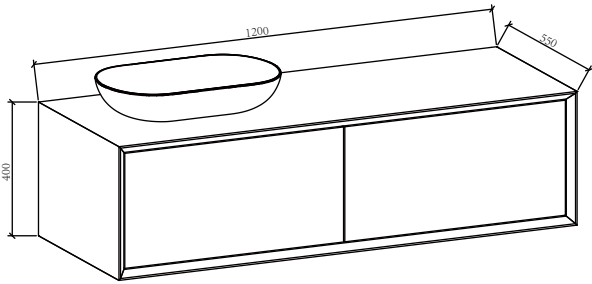

Track: push-open drawer system, silent open-close, practicing minimalist lifestyle Hanging system: H90 (size 900), H45 (size 900 or above)

Basin:

Material: aluminum stone countertop basin

Color: matte white

Fiona-1200L K027-1200L

Cabinet :

(C027AW-1200MYD7001/6292L)
 1200*550*400 mm (W*D*H)
 GW :61kg NW:58kg CBM:0.37m³

Basin:

(B0702MW-05434)
 540*340*120(105) mm (W*D*H)
 GW :6kg NW:6kg CBM:0.05m³

Mirror :

(M004-1200DF)
 1200*25*600mm (W*D*H)
 GW :12kg NW:10kg CBM:0.09m³

Fiona-1200R K027-1200R

Cabinet :

(C027AW-1200MYD7001/6292R)
 1200*550*400 mm (W*D*H)
 GW :61kg NW:58kg CBM:0.37m³

Basin:

(B0702MW-05434)
 540*340*120(105) mm (W*D*H)
 GW :6kg NW:6kg CBM:0.05m³

Mirror :

(M004-1200DF)
 1200*25*600mm (W*D*H)
 GW :12kg NW:10kg CBM:0.09m³

1600*550*400 mm (W*D*H)

GW :76kg NW:73kg CBM:0.48m³

Basin:

(B0702MW-05434)

540*340*120(105) mm (W*D*H)*2

GW :6kg NW:6kg CBM:0.05m³*2

Mirror :

(M004-1600DF)